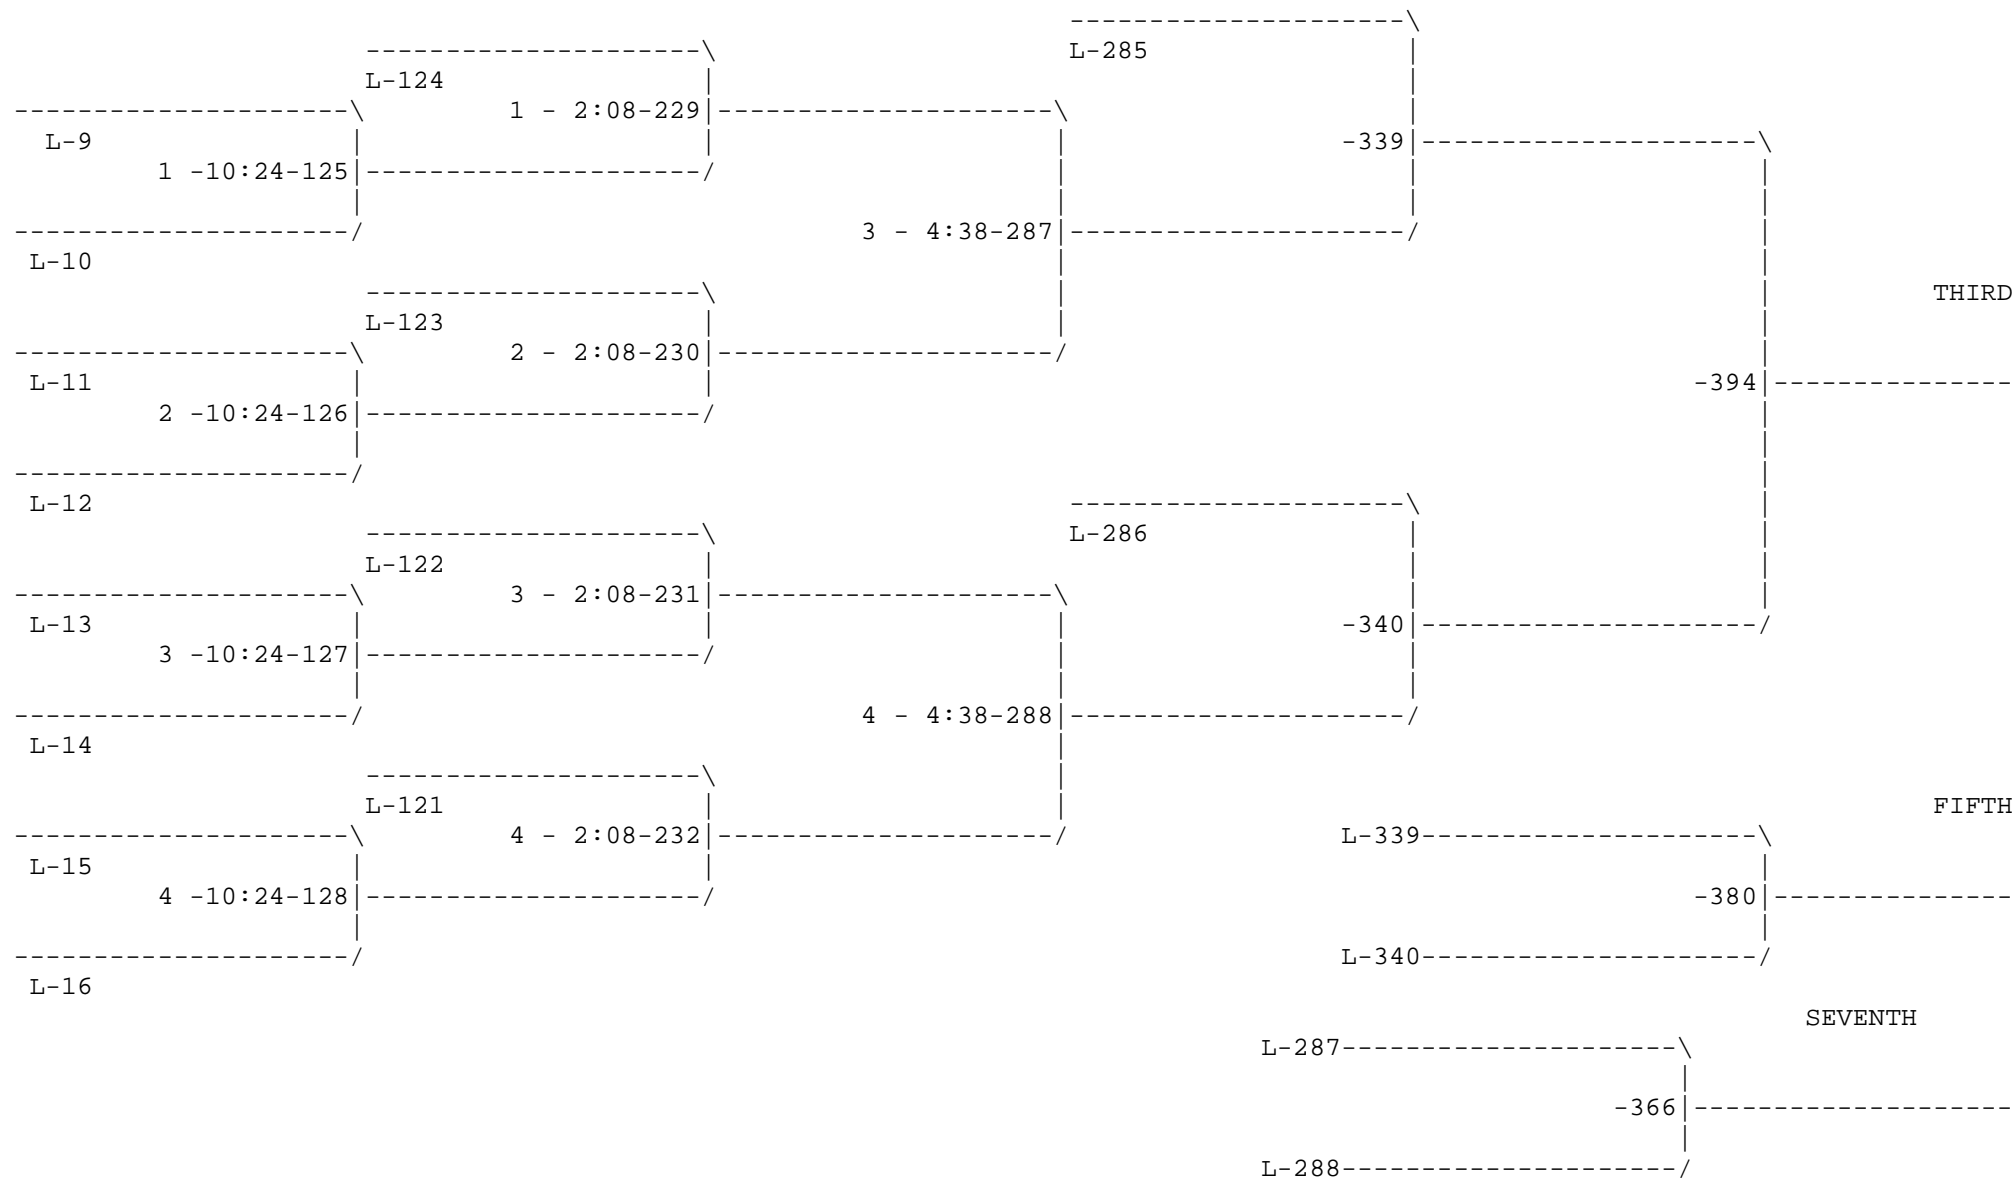

Consolation for Weight class : 112