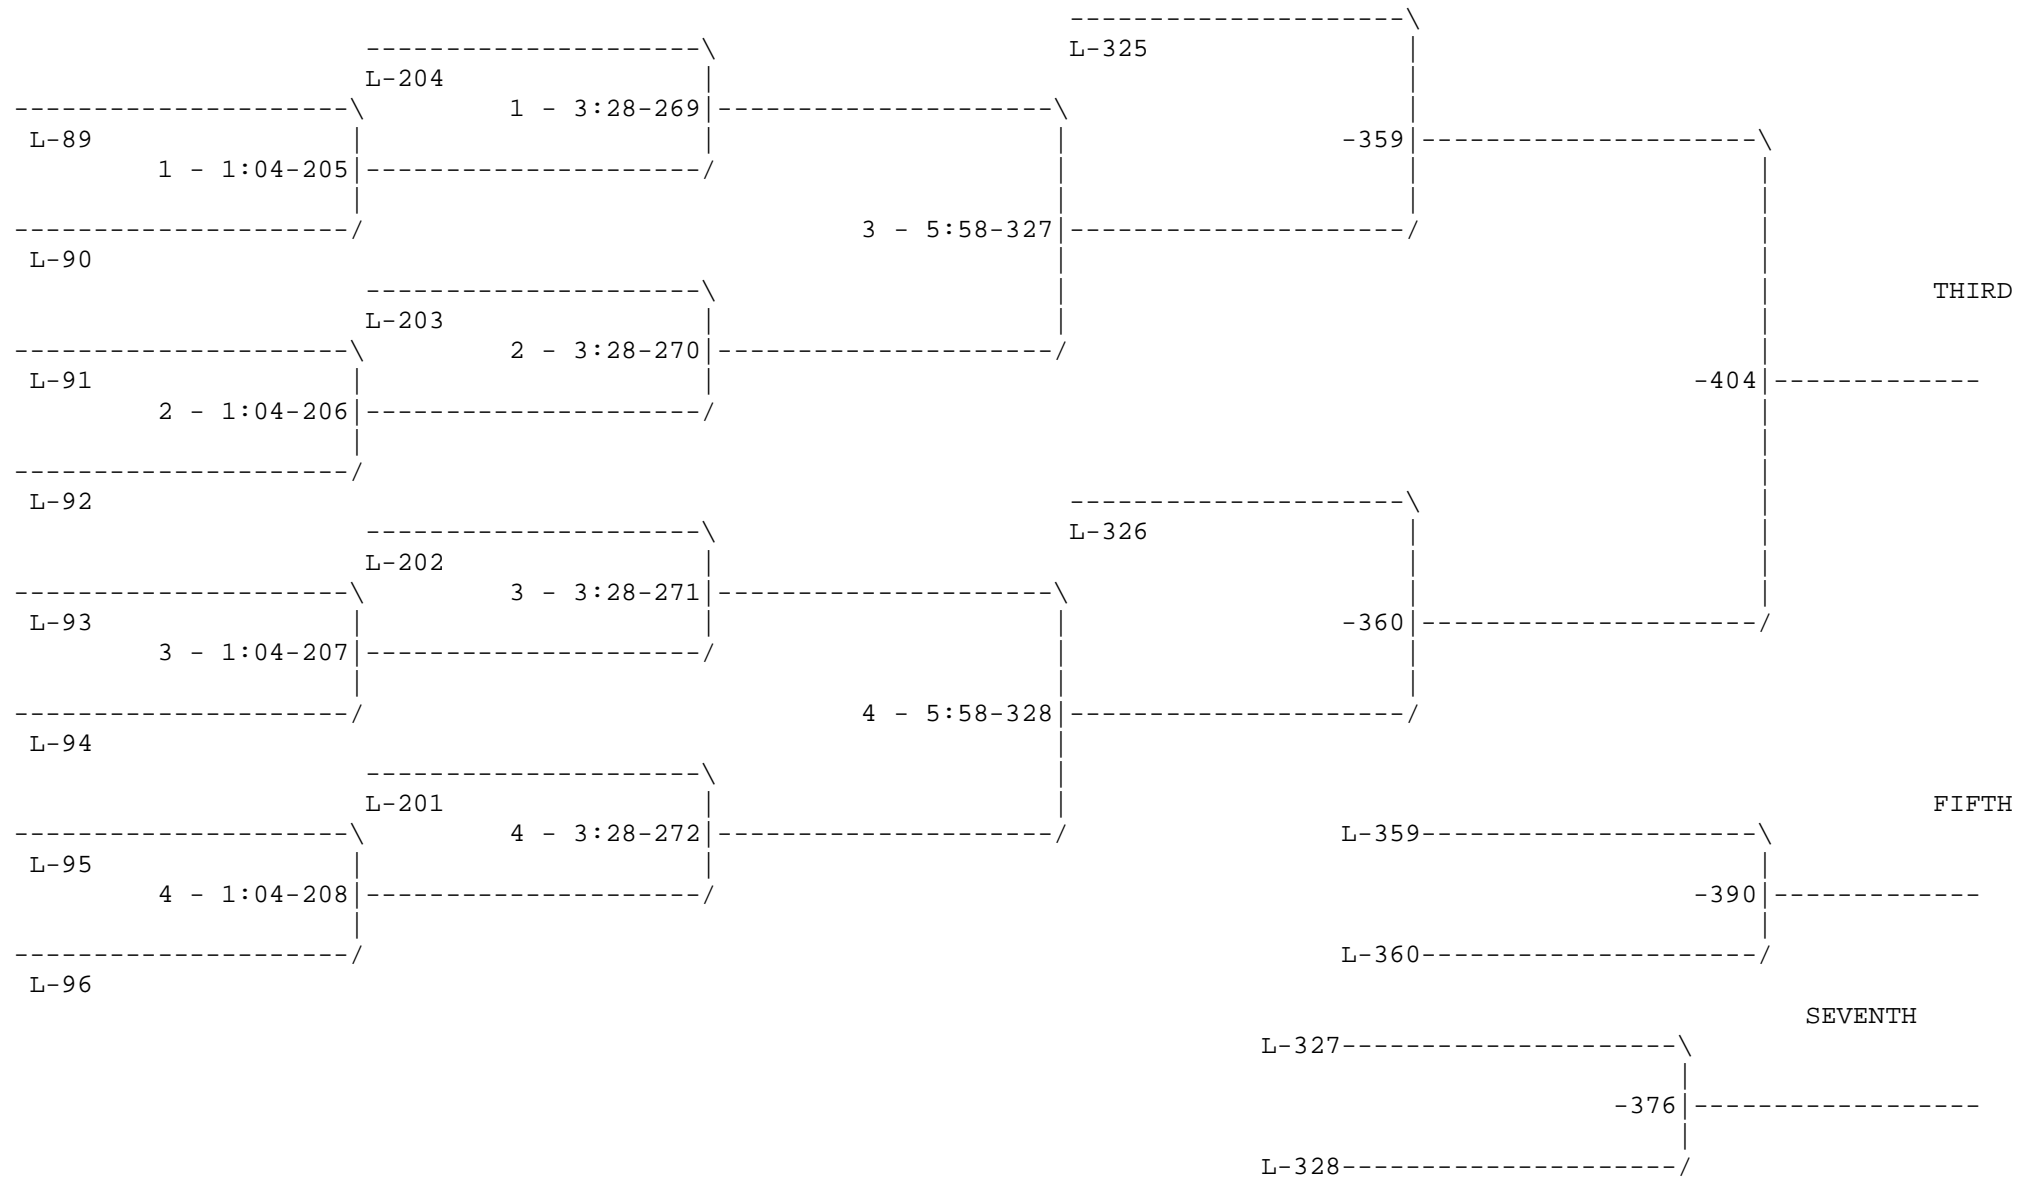

Consolation for Weight class : 189